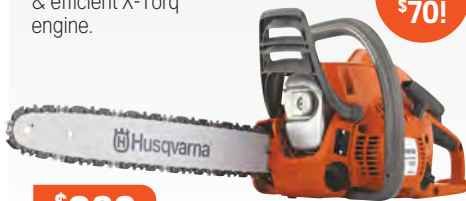

$389

$459 RRP

H 130

16" Bar - 3/8" LP - 38.0 cc - 4.7kg

A lightweight chainsaw, featuring a low kick back cutting chain and full chain brake safety system for maximum protection.

SAVE $70!