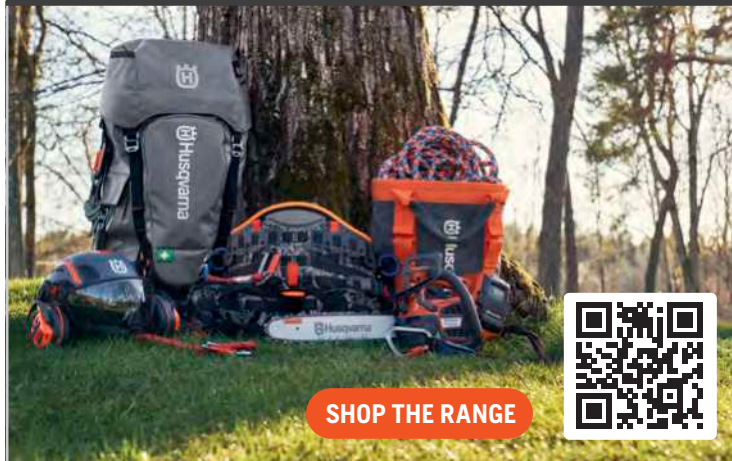

HUSQVARNA ACCESSORIES - SAVE 15% OFF*

SHOP THE RANGE

Shop the range online and in-store for all your arborist essentials, climbing gear and personal protective equipment this Autumn!