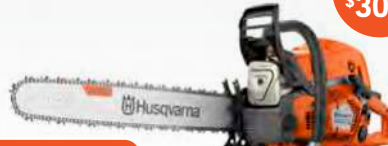

P 585

24" Bar - 3/8" LP - 86.0 cc - 7.5 kg

Robust and durable chainsaw that's easy to manoeuvre and maintain even in tough conditions. The powerful X-Torq® engine combined with the X-Cut® C85 chain Equipped with X-Tough™ bar.

SAVE $300!