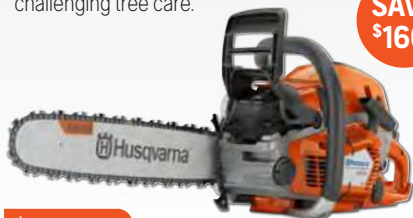

Power to rely on

P 550XP II

16" Bar - .325 Pixel - 501 cc - 5.3 kg

Powerful, durable, easy to manoeuvre with excellent performance and cutting capacity. Suitable for limbing small to mid-sized trees and for challenging tree care.

SAVE $160!