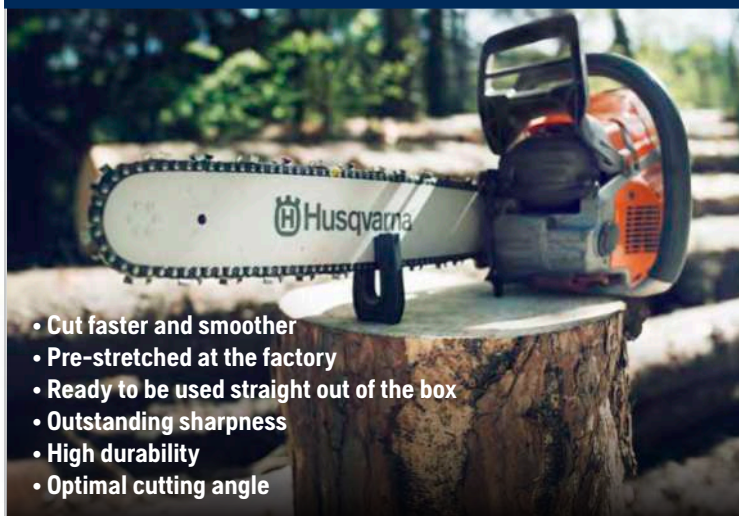

HUSQVARNA X-CUT SAW CHAIN

- Cut faster and smoother
- Pre-stretched at the factory
- Ready to be used straight out of the box
- Outstanding sharpness
- High durability
- Optimal cutting angle